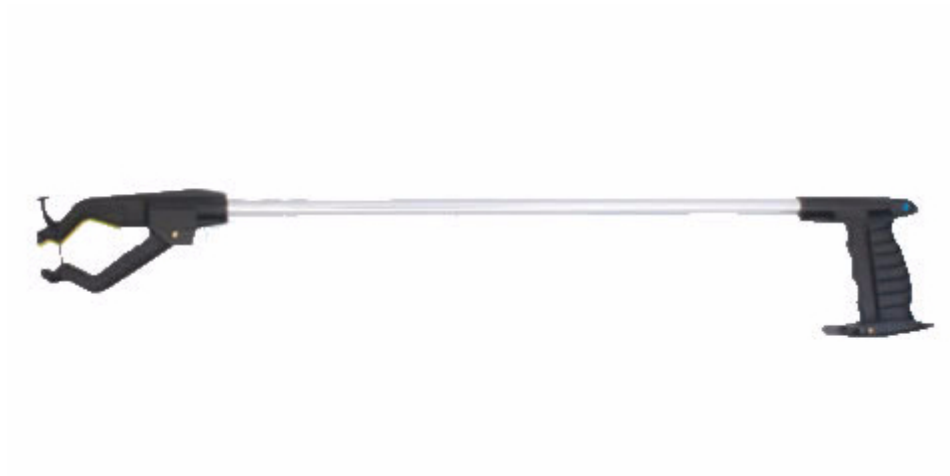

The new Scot Young Research SYR Litter Picker, the latest item on the market and produced by a respected supplier.

£7.45

30+ £6.35

60+ £5.95

120+ £5.00

LIT001 AA8056W

The Homecraft Litter picker, this has been around for many years and still going strong, the price remains competitive.

£4.95

50+ £3.95

100+ £3.65

500+ £3.35